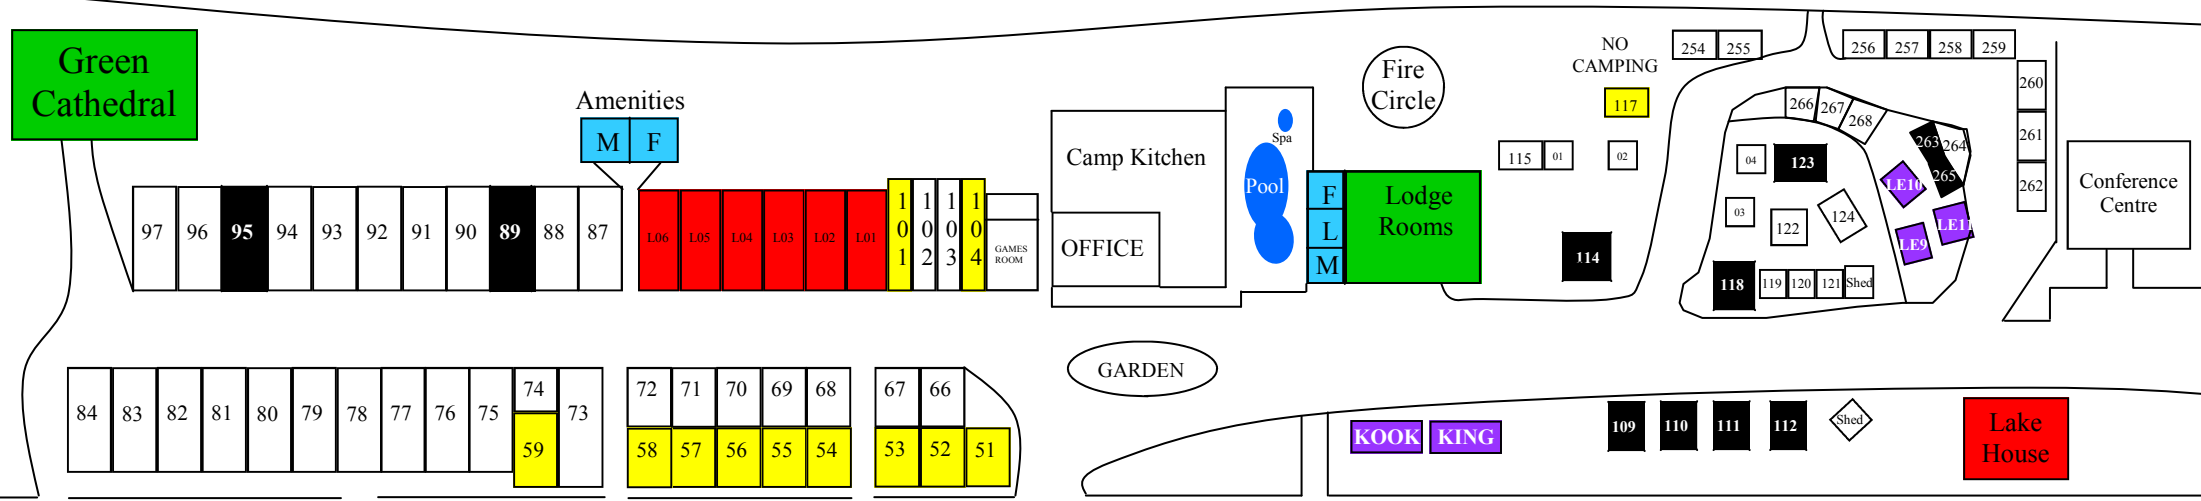

Wallis Lake

Bulahdelah ←

The Lakes Way

→ Forster

NOT TO SCALE

Seven Mile Beach

N →

- Key**
- Eco Spa Cabins
 - Sand Dune Cabins
 - Beachside Ensuite Cabins
 - Cement Slab
 - Unpowered Tent Sites
 - Beachside Spa Cabins
 - Lakeside Ensuite Cabins
 - Beachside Conventional Cabins
 - Powered Camp Site