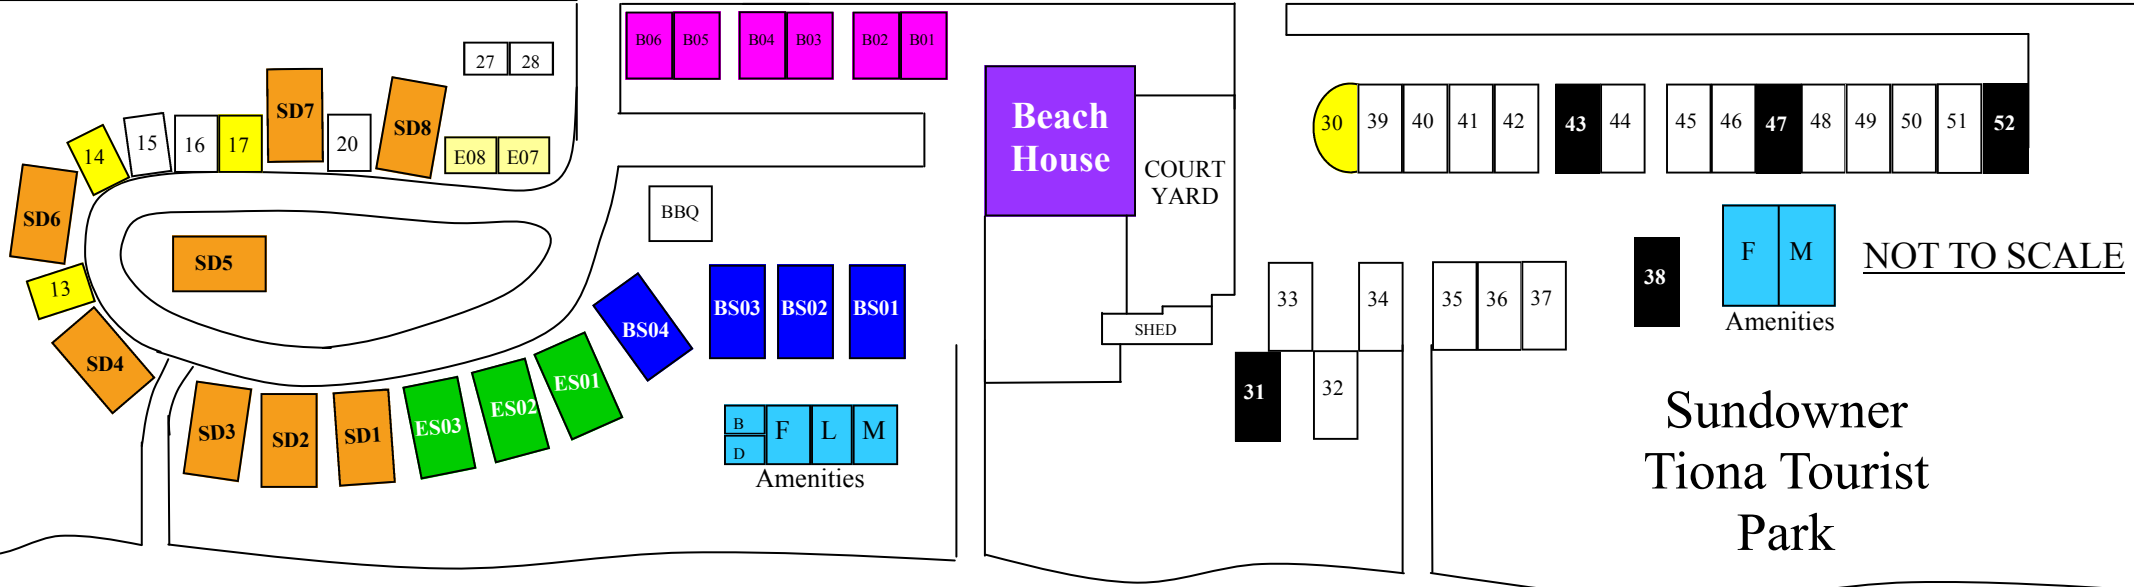

Wallis Lake

Bulahdelah ←

The Lakes Way

→ Forster

NOT TO SCALE

Seven Mile Beach

N →

- Key**
- Eco Spa Cabins
 - Sand Dune Cabins
 - Beachside Ensuite Cabins
 - Cement Slab
 - Unpowered Tent Sites
 - Beachside Spa Cabins
 - Lakeside Ensuite Cabins
 - Beachside Conventional Cabins
 - Powered Camp Site